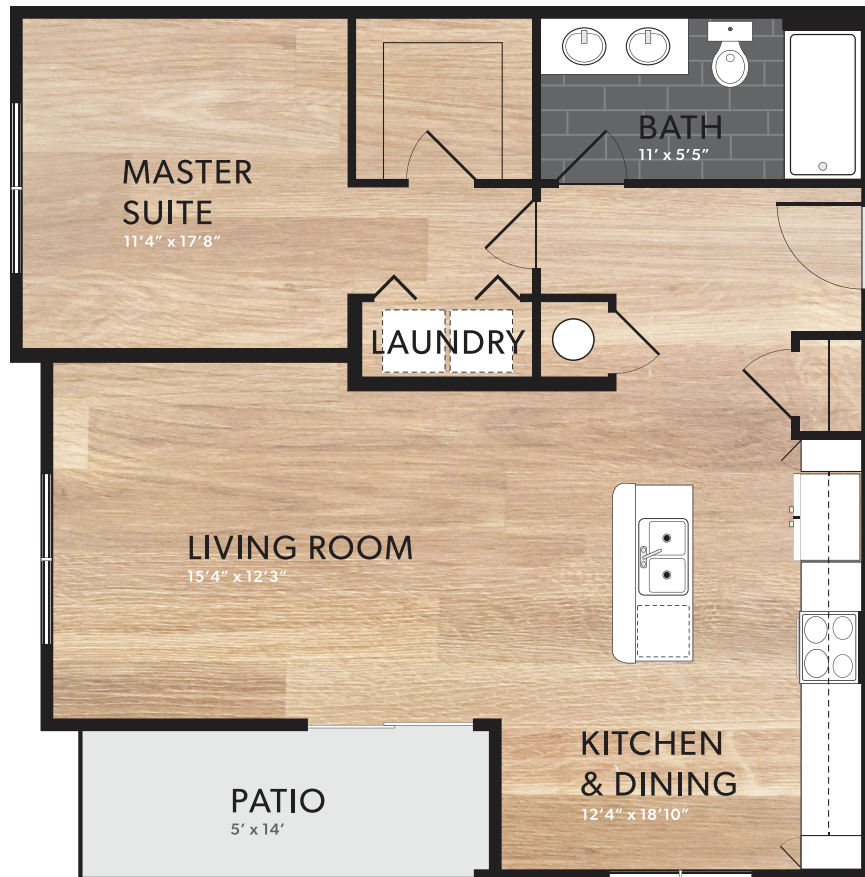

THE ELLIOTT

1 Bedroom • 1 Bath • 772 sq.ft.

Stainless Steel Appliances • Quartz Countertops • Private Balcony/Patio
Washer/Dryer Included • Walk-In Closets • LED Recessed Lighting • Smart Thermostat

Please Note: Floor plan is approximate.