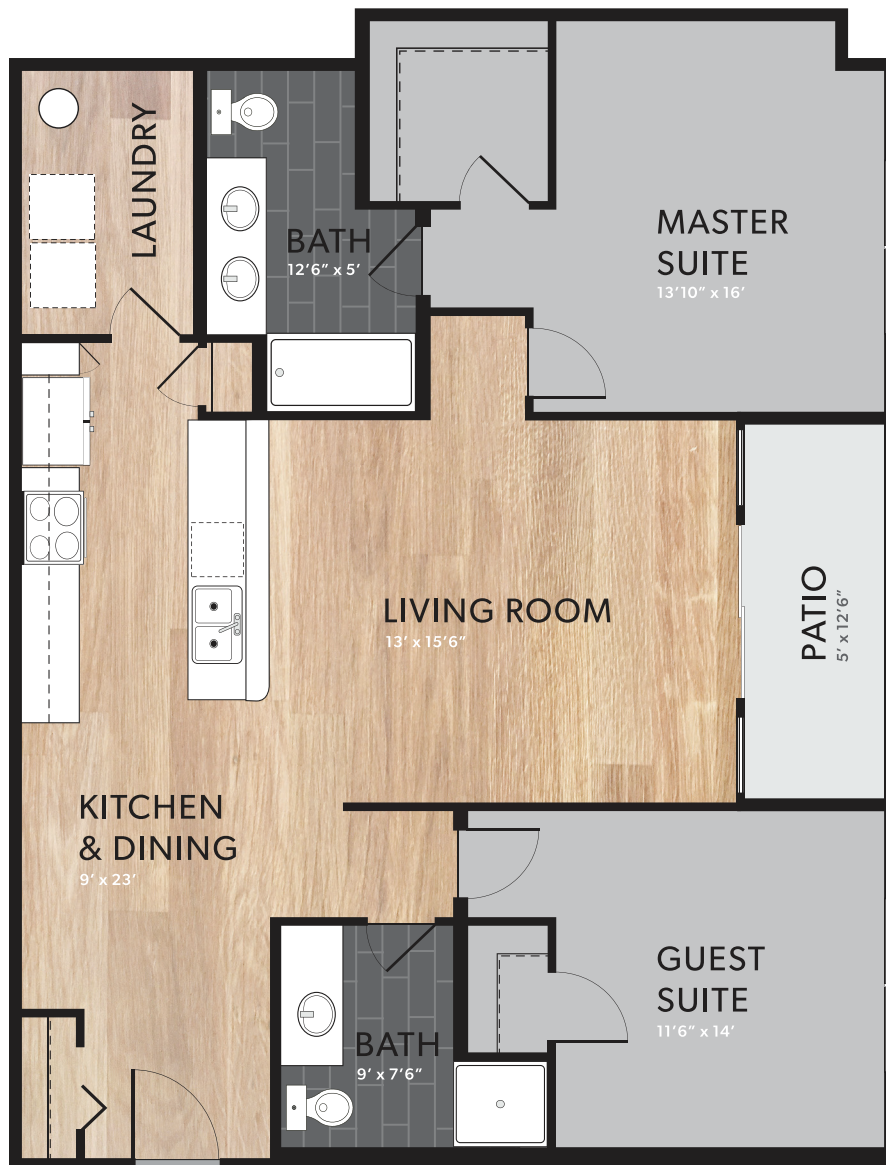

# THE REMY

2 Bedroom • 2 Bath • 1048 sq.ft.

Stainless Steel Appliances • Quartz Countertops • LVT Flooring • Private Balcony/Patio  
Washer/Dryer Included • Walk-In Closets • LED Recessed Lighting • Smart Thermostat

Please Note: Floor plan is approximate.

# THE REMY 2

2 Bedroom • 2 Bath • 1077 sq.ft.

Stainless Steel Appliances • Quartz Countertops • LVT Flooring • Private Balcony/Patio  
Washer/Dryer Included • Walk-In Closets • LED Recessed Lighting • Smart Thermostat